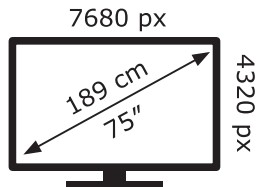

ENERG ⚡

LG Electronics

75NANO993PB

289 kWh/1000h

ABCDEF**G**

442 kWh/1000h

2019/2013